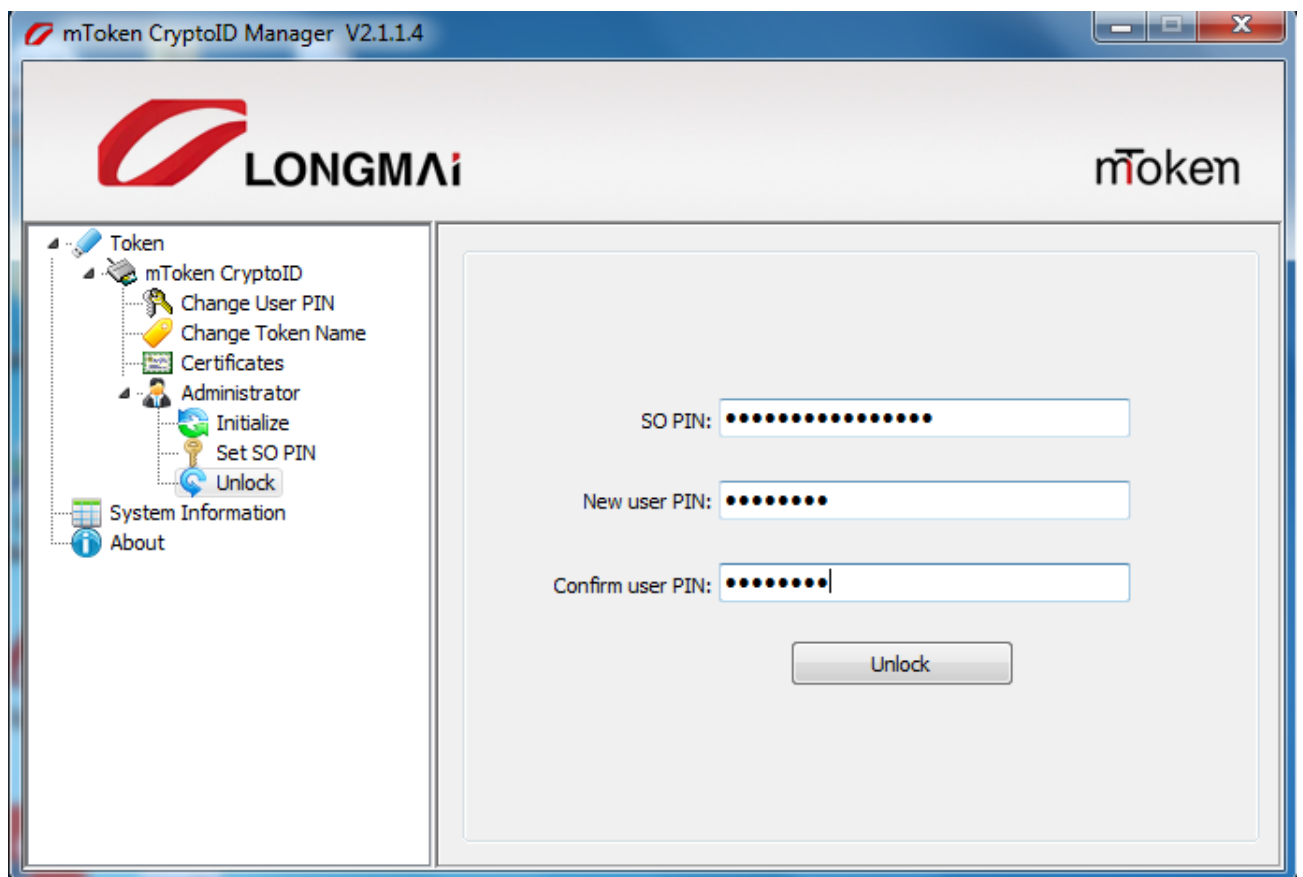

## How to unlock mToken PPT

Please use the version tool

Version 2.1.1.4 tool old

1) Please enter **SO Pin / Admin pin**

2) Enter new user pin

3) click on Unlock

Operate Successfully