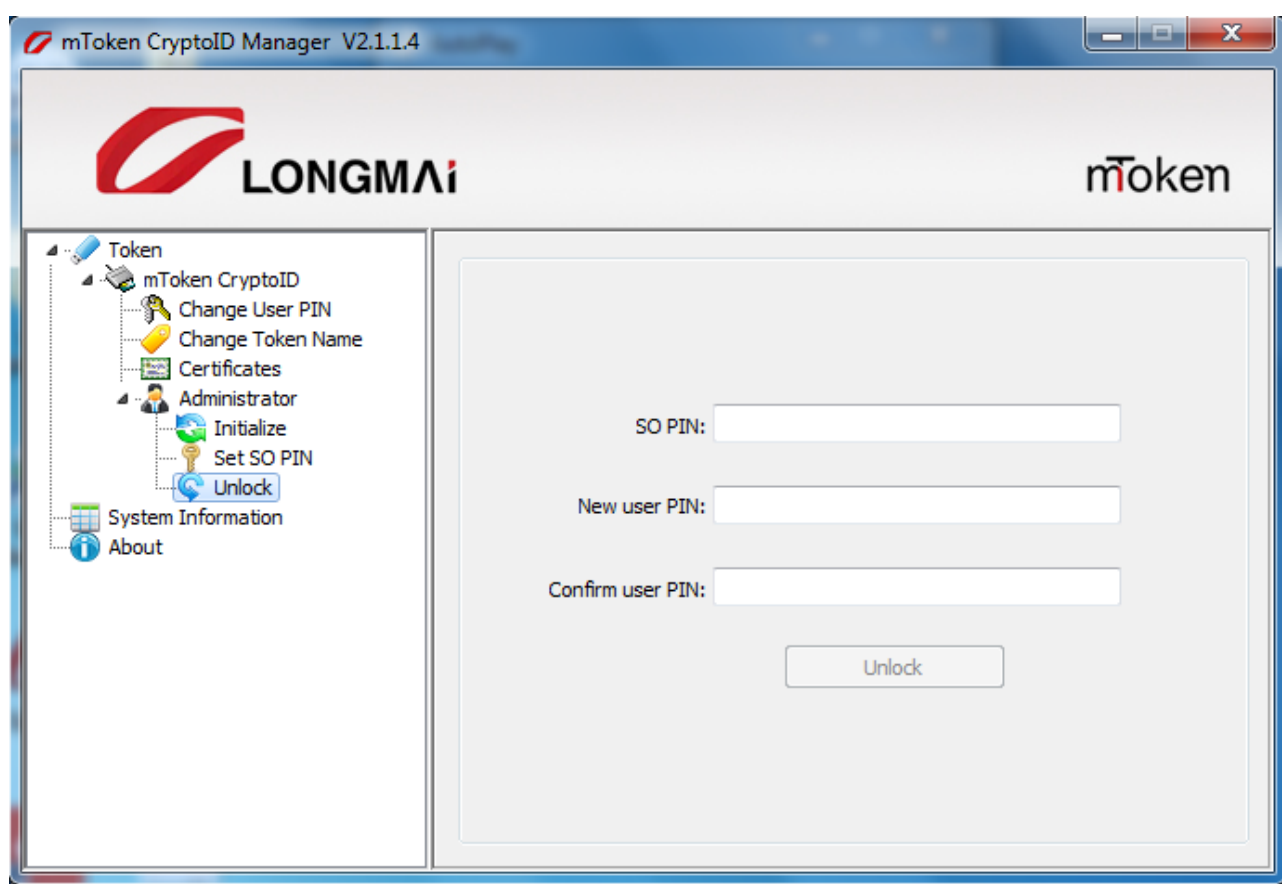

## How to unlock mToken PPT

Please use the version tool

Version 2.1.1.4 tool old

1) Please enter **SO Pin / Admin pin**

2) Enter new user pin

3) click on Unlock

Operate Successfully